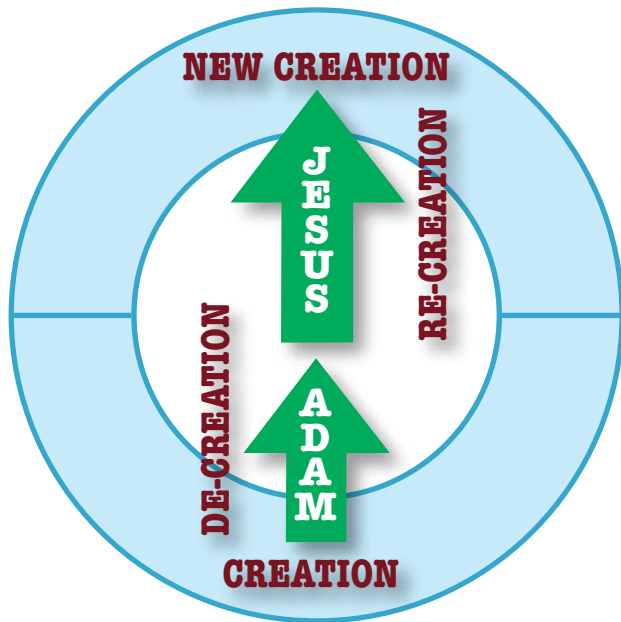

Don't lose the plot (2) The Big Story – Adam and Christ

1. Creation

God's creation shows **what He is like:**

Order, diversity, blessing, joy, fruitfulness, creativity.....

3 Constituent parts to God's plan:

Place

People

Presence (Blessing)

2. De-Creation (The Fall)

Diagram 5

What went wrong?

Genesis 3:1- 8: Their relationship with God is broken:

Heart of the human problem – God is not treated as He really is

Romans 5:18-19 The one and the many

Diagram 6

The “how much more” of Jesus

Romans 5: 17:

For if, by the trespass of the one man, death reigned through that one man, how much more will those who receive God’s abundant provision of grace and of the gift of righteousness reign in life through the one man, Jesus Christ!