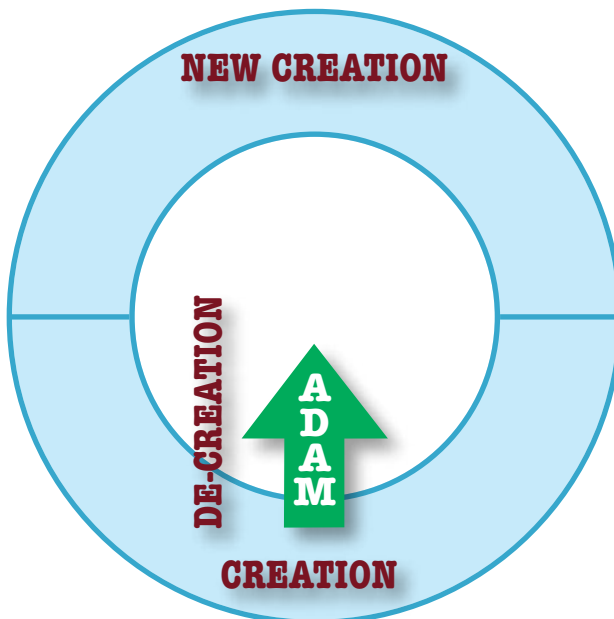

Don't lose the plot (2) The Big Story – Adam and Christ

1. Creation

God's creation shows **what He is like:**

Order, diversity, blessing, joy, fruitfulness, creativity.....

3 Constituent parts to God's plan:

Place

People

Presence (Blessing)

2. De-Creation (The Fall)

Diagram 5

What went wrong?

Genesis 3:1- 8: Their relationship with God is broken:

Heart of the human problem – God is not treated as He really is

In the Fall....

They SIN

Sin is serious (3:1-8)

Sin is stupid (3:5)

Sin is catastrophic (3:16-24)

But... a glimmer of hope

A wonderful promise

Genesis 3:15 "The Serpent Crusher"